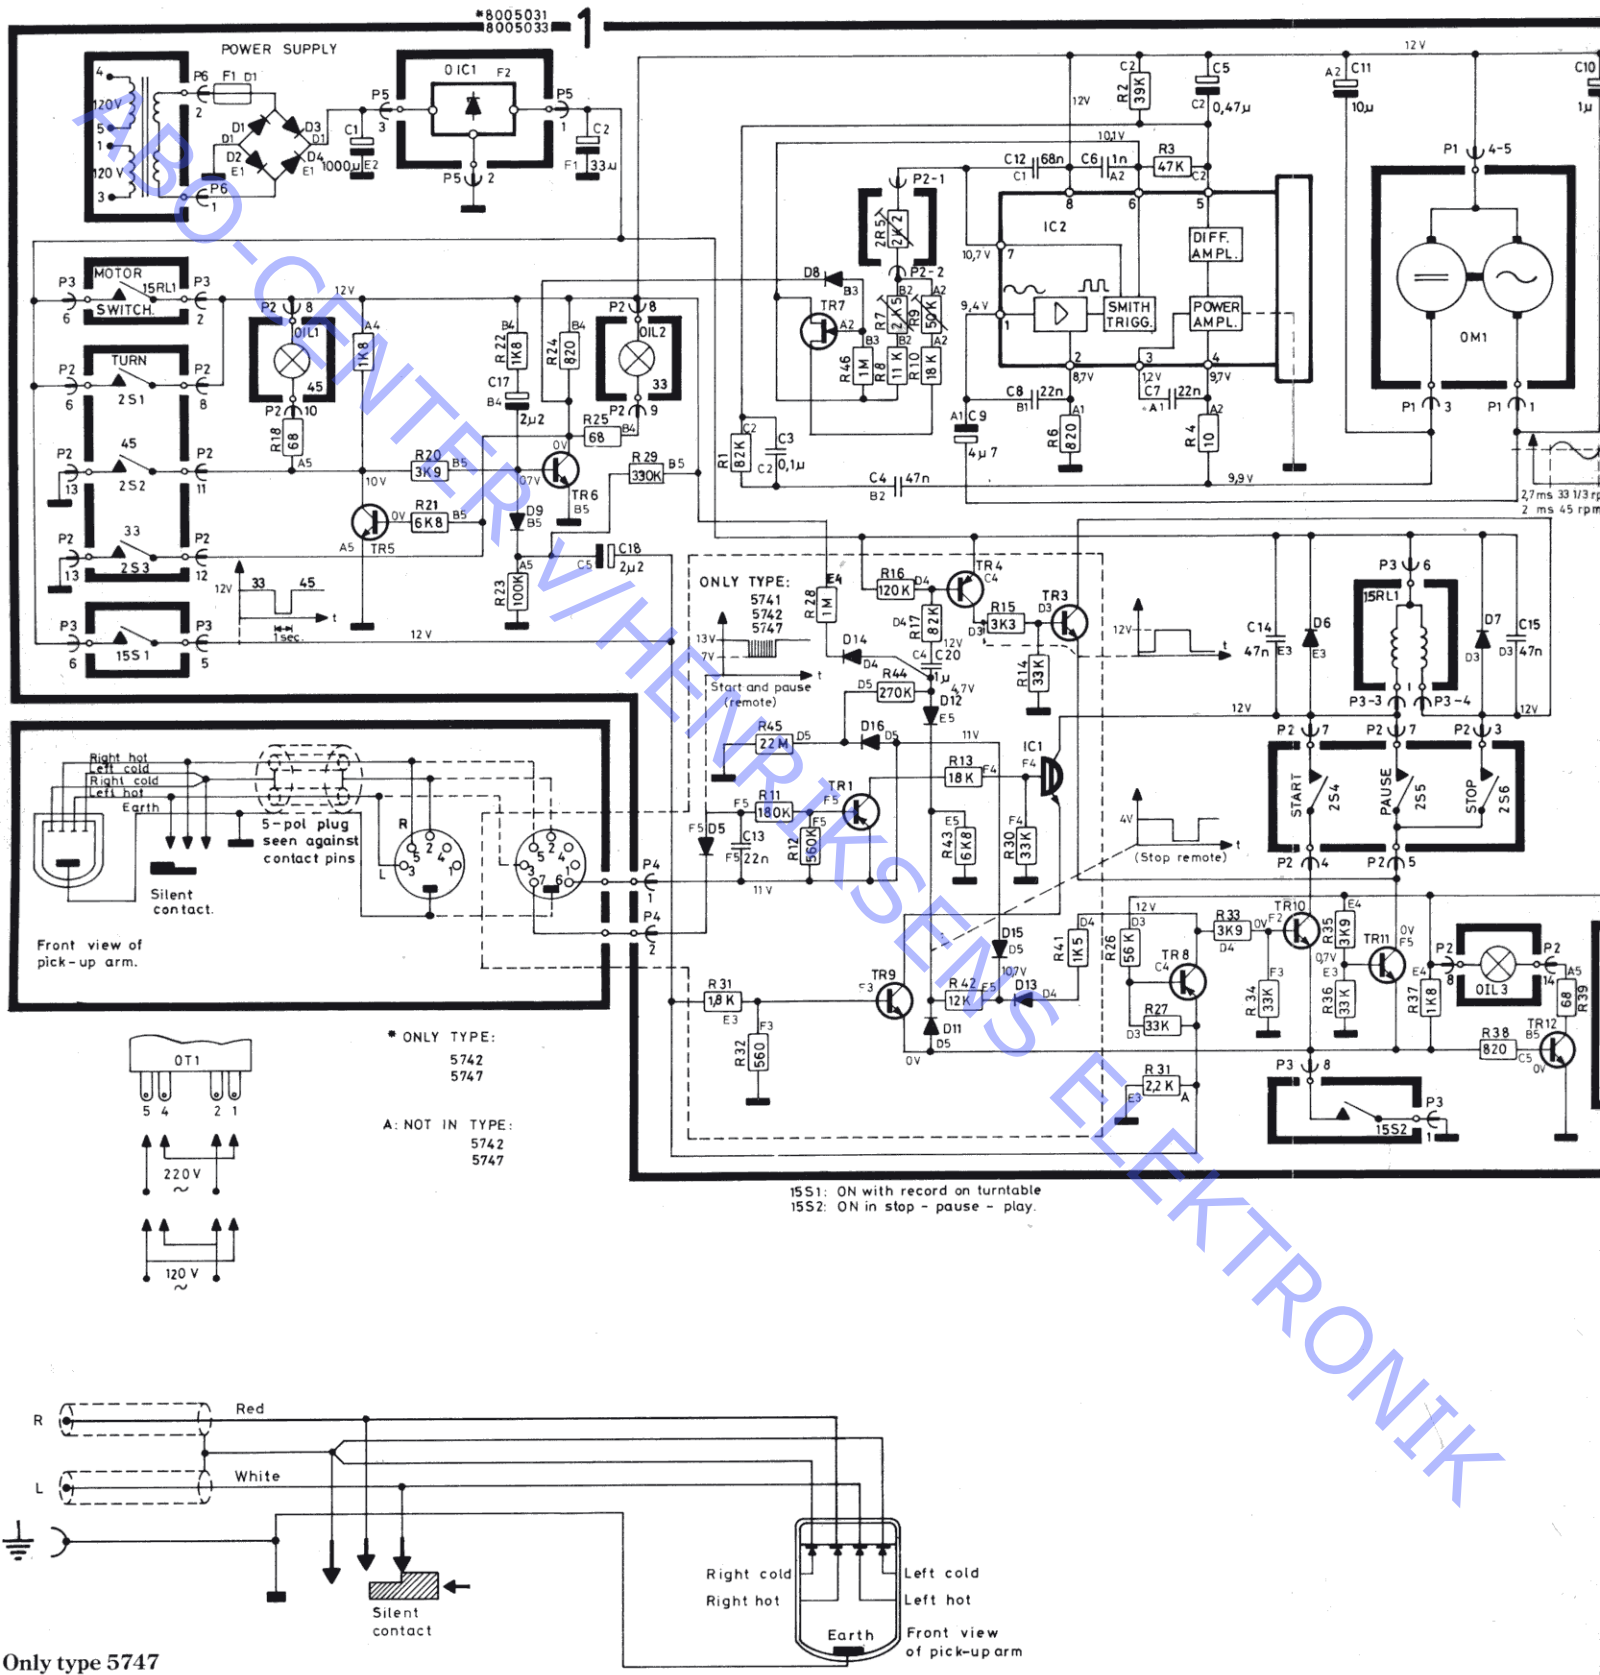

Beogram 3404
Type 5747

ABO-CENTER V/HENRIKSENS ELEKTRONIK

Seen from Copperfoil-side

Seen from Copperfoil-side

VIKTORIJSKI ELEKTRONIK

Only type 5747